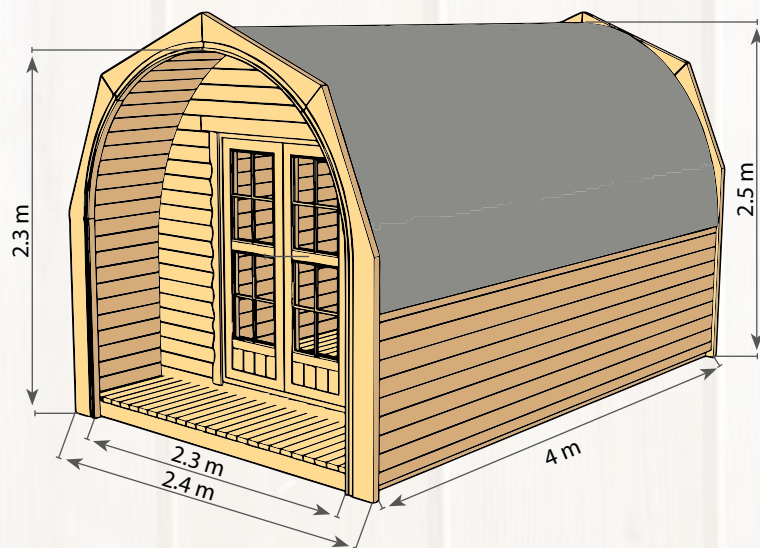

PACKING

2.5 m

1.2 m

SAUNA

POD

23

9.6 m²

40 mm