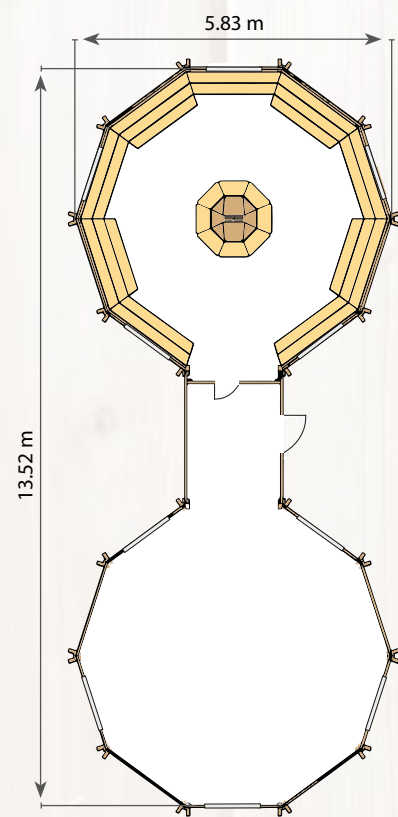

11

24 m²

45 mm

18 mm

39.2 m²

69.6 m³

795 x 1730 mm

905 x 530 mm

47.1 m²

63.2 m³

1080 x 1730 mm

905 x 530 mm

PACKING

SAMPLE DOUBLE KOTA 9+9, 12+12, 25+25
Different combinations possible

ADD SPACE TO YOUR STANDARD KOTA WITH
DOUBLE KOTA

CREATE YOUR OWN