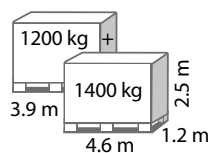

PACKING

GK25

GRILLHOUSE

KOTA 25 m²

12

25 m²

45 mm

18 mm

47.1 m²

63.2 m³

1080 x 1730 mm

905 x 530 mm

PACKING

SAMPLE DOUBLE KOTA 9+9, 12+12, 25+25
Different combinations possible

ADD SPACE TO YOUR STANDARD KOTA WITH
DOUBLE KOTA

CREATE YOUR OWN

905 x 530 mm

1170 x 580 mm

PACKING

VIC6,5

GARDENHOUSE

16

VICTORIA 6.5

6.5 m²