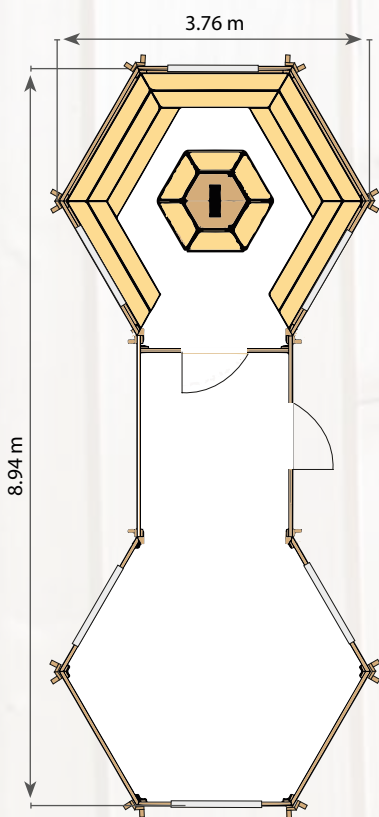

11

24 m²

45 mm

18 mm

39.2 m²

69.6 m³

795 x 1730 mm

905 x 530 mm

47.1 m²

63.2 m³

1080 x 1730 mm

905 x 530 mm

PACKING

SAMPLE DOUBLE KOTA 9+9, 12+12, 25+25
Different combinations possible

ADD SPACE TO YOUR STANDARD KOTA WITH
DOUBLE KOTA

CREATE YOUR OWN

14

EXTENSION

9 + 4.5 m²

45 mm

18 mm

17.4 + 8 m²

18.12 + 9 m³

795 x 1730 mm