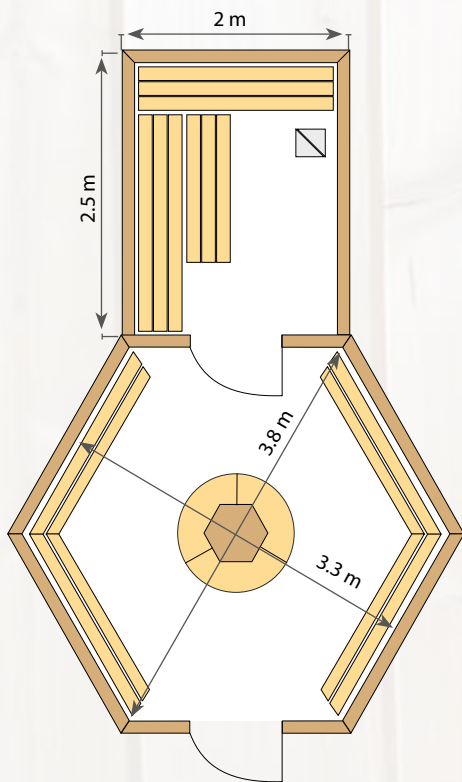

11

24 m²

45 mm

18 mm

39.2 m²

69.6 m³

795 x 1730 mm

905 x 530 mm

47.1 m²

63.2 m³

1080 x 1730 mm

905 x 530 mm

PACKING

SAMPLE DOUBLE KOTA 9+9, 12+12, 25+25
Different combinations possible

ADD SPACE TO YOUR STANDARD KOTA WITH
DOUBLE KOTA

CREATE YOUR OWN

14

EXTENSION

9 + 4.5 m²

45 mm

18 mm

17.4 + 8 m²

18.12 + 9 m³

795 x 1730 mm