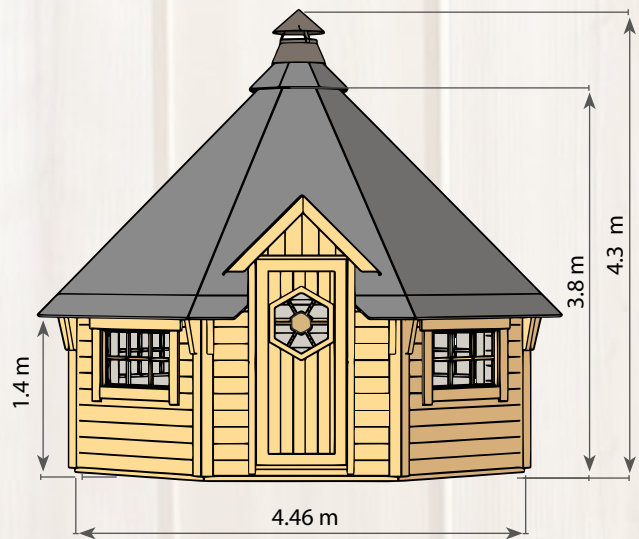

GLAMPING KOTA 17 m²

39

PLANNING EXAMPLE, BESPOKE LAYOUTS AVAILABLE

16.5 m²

45 mm

18 mm

30.4 m²

38.03 m³