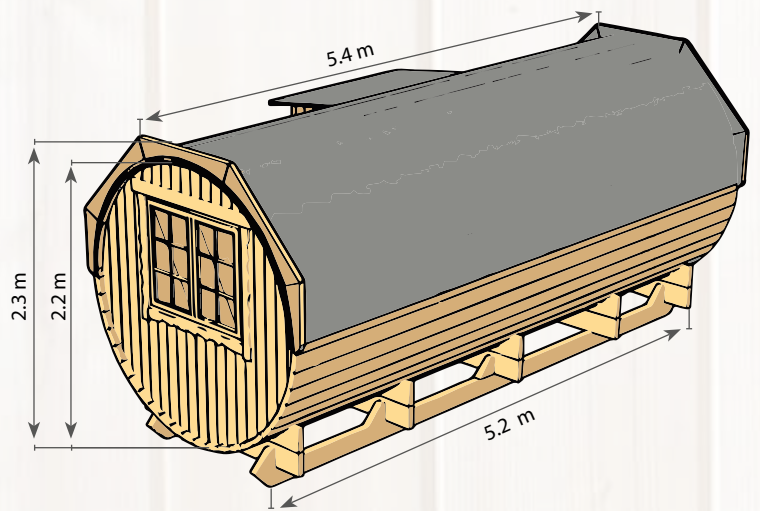

40 mm

2.2 m

690 x 1890 mm

1085 x 905 mm

PACKING

BARREL CAMPING

LISA

38