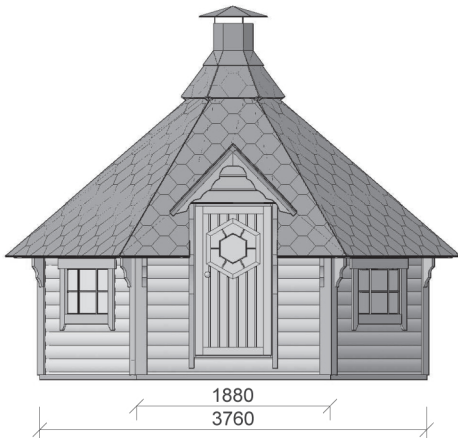

Garden Leisure (NI) Ltd
2 Hogstown Road
Donaghadee
BT21 0NL
Ph: 02891 240 140

www.ShedsNI.com

Specifications

Inside area, m2	9.2
Shape	6 corners
External dimension (WxD), mm	3770x3265
Number of Windows	3
Number of opening Windows	1
Weight, kg	1200
Number of benches	5
Number of sleeping benches	3
Group of people	12-15
Size of Windows, mm	880x510
Size of Doors, mm	780x1500