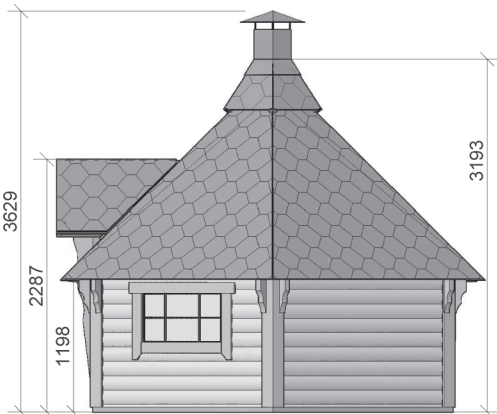

Garden Leisure (NI) Ltd
2 Hogstown Road
Donaghadee
BT21 0NL
Ph: 02891 240 140

www.ShedsNI.com

Specifications

Inside area, m2	9.2
Shape	6 corners
External dimension (WxD), mm	3770x3265
Number of Windows	3
Number of opening Windows	1
Weight, kg	1200
Number of benches	5
Number of sleeping benches	3
Group of people	12-15
Size of Windows, mm	880x510
Size of Doors, mm	780x1500