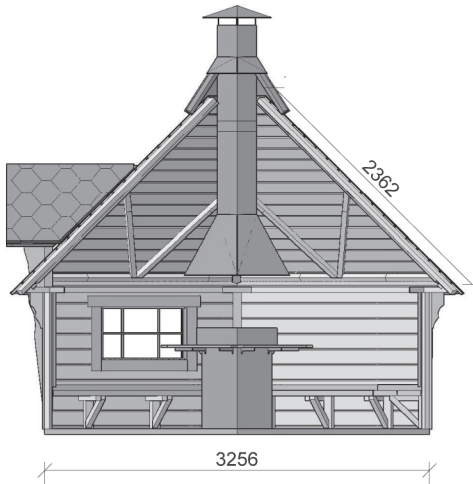

Garden Leisure (NI) Ltd
2 Hogstown Road
Donaghadee
BT21 0NL
Ph: 02891 240 140

www.ShedsNI.com

Specifications

Inside area, m2	9.2
Shape	6 corners
External dimension (WxD), mm	3770x3265
Number of Windows	3
Number of opening Windows	1
Weight, kg	1200
Number of benches	5
Number of sleeping benches	3
Group of people	12-15
Size of Windows, mm	880x510
Size of Doors, mm	780x1500